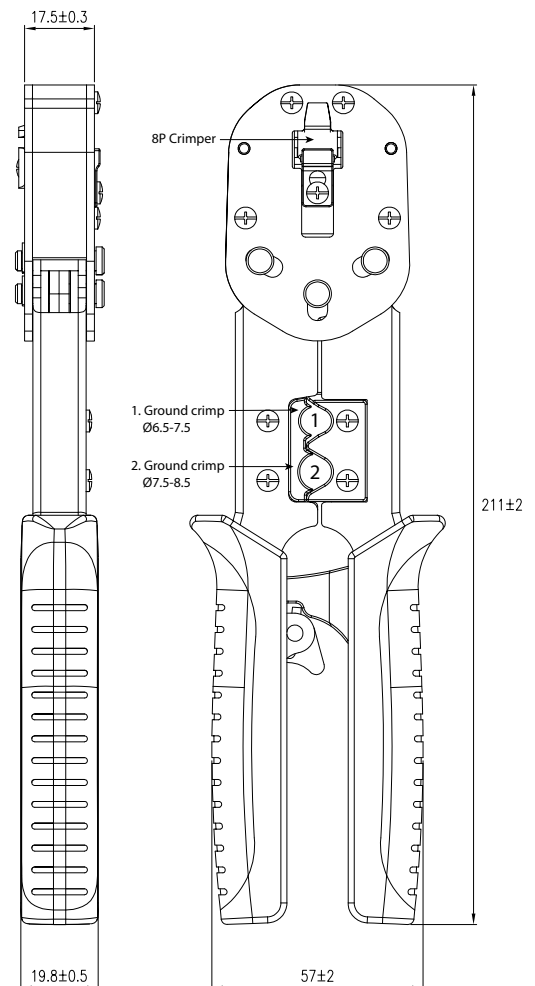

## Universal RJ45 Crimp Tool

T0020QTU

### FEATURES

The Datamaster® Universal RJ45 Crimp Tool. This versatile hand tool is designed for crimping RJ45 plugs, whether they have a strain latch or not, and can handle a variety of connector types including snagless, non-snagless, pass-through, and closed-end plugs. The smooth trimming and crimping capabilities of this tool ensure a reliable connection between the plug and the cable, optimising the termination process and reducing installation time.

#### MATERIAL CHARACTERISTICS

Length	143mm
Weight	246g
Material	Copper Alloy

To view Access' extensive ranges go to: [www.accesscomms.com.au](http://www.accesscomms.com.au)

Sydney (Head Office)  
Brisbane Sales  
Melbourne Office  
Adelaide Office